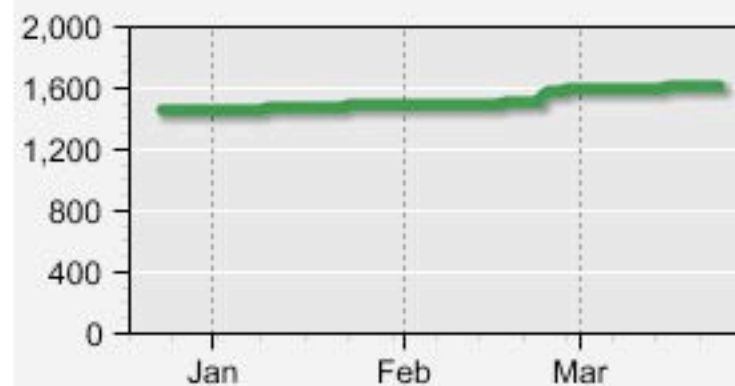

Music

Last 90 days

1. Songs	40,368	▲
2. Song Lyrics	18,765	▲
3. Avril Lavigne	17,181	▲
4. Britney Spears	10,168	▲
5. Eminem	9,323	▲
6. Lyrics	5,584	▼

Advertiser Stats

[More Advertiser Statistics](#) [More Financial Statistics](#)

Advertisers

Last 90 days

Paid Clicks

Last 90 days

Revenue Per Click

Last 90 days